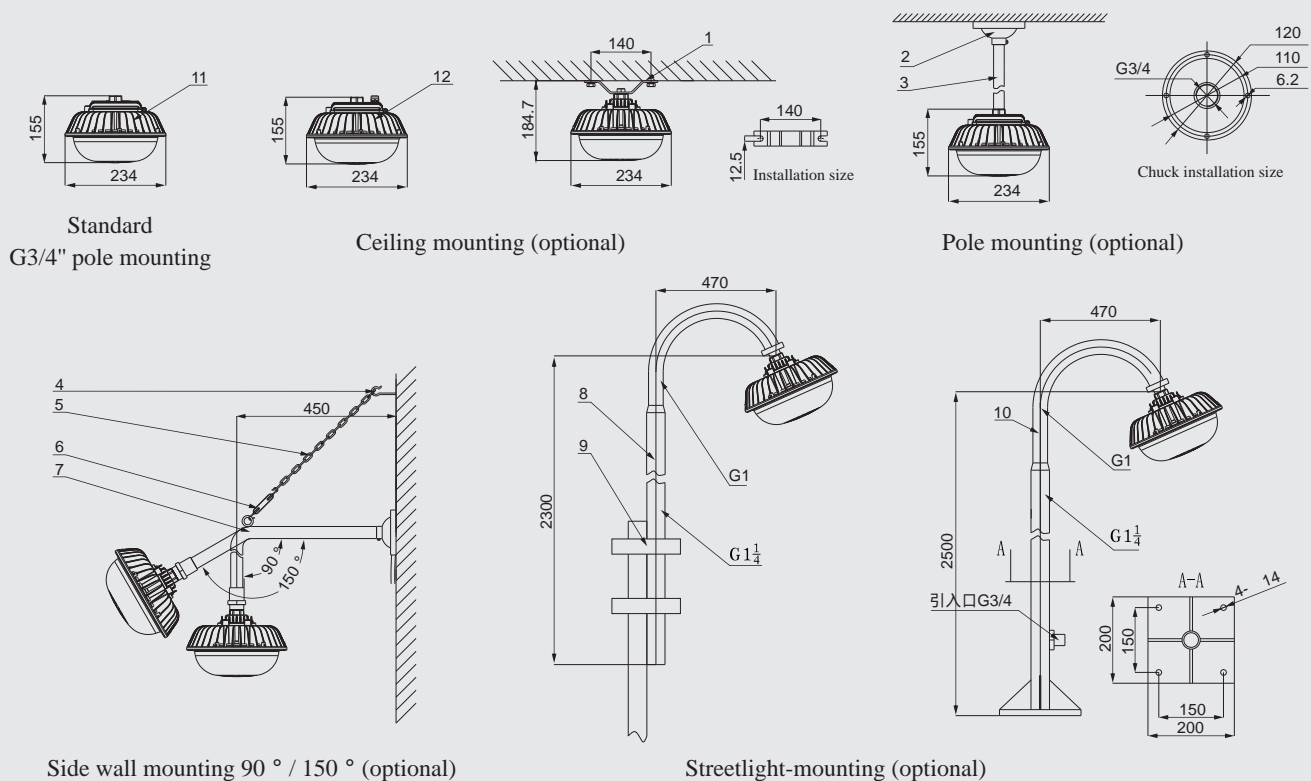

## Main specification

Input Voltage	90~264VAC / 127~370VDC
Frequency	50Hz / 60Hz
Ingress Protection	IP66
Anti Corrosion Grade	WF2
Insulation Grade	I
Space Height Ratio	3.5
Thread	G3/4"
Leading-in cable diameter	8mm - 14mm (Ceiling Mounting 6mm - 8mm )
Dimension	232 × 185mm
Net Weight	2.2Kg

## Drawing of dimension (Dimensions in mm)