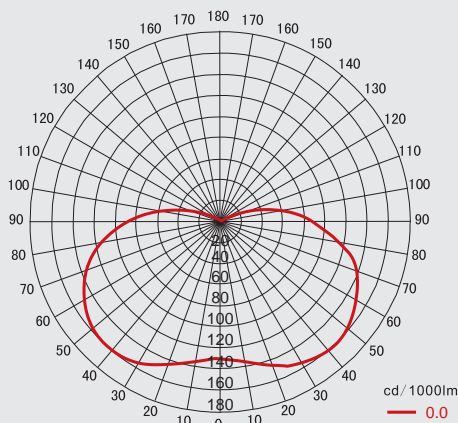

## LED

IP66

-40 °C

+50 °C

Standard  
G3/4" pole mounting

Optional  
Ceiling mounting

## Light distribution curve

## Drawing of dimension (Dimensions in mm)