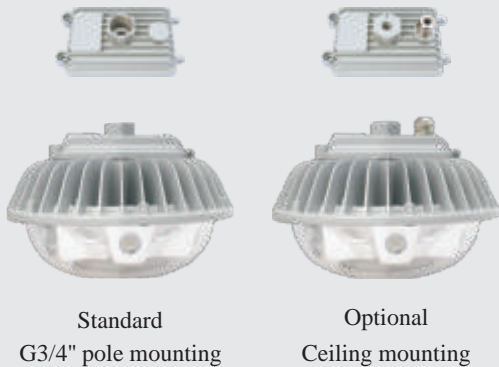

# ZY8601 Series LED Floodlight

## LED

IP66

-40 °C

+50 °C

Standard  
G3/4" pole mounting

Optional  
Ceiling mounting

## Characteristics

- With the unique light distribution design , make the light well-distributed . Its beam angel can reach 220 degree performance of illuminance uniformity , glare free , can avoid eyestrain to the worker .
- The housing is especially designed to dissipate heat. Besides, it uses the thermal transmission to accelerate the heat conduction which increase the efficiency and lifespan of the LED, so that to ensure the 100,000 hours LED lifespan.
- It adopts American CREE LED as light source, can save 60% or more on energy than the metal halide lamp.
- Equipped with world top ranking electrical appliance, ensure the lamp's performance more stable and efficient.
- Easy to install. The chain on the cover make it more safe when maintenance.
- The housing adopts high-tech surface spraying technology, abrasion resistance and resistance to corrosion, waterproof, dust-proof, suitable to be used in all kinds of environments.
- 18~43VAC or 18~55VDC is optional for 25W and 40W as customers' requirement.